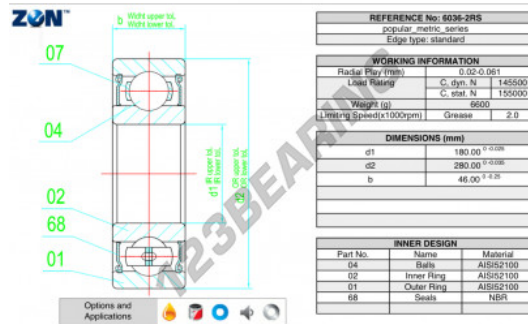

Deep groove ball bearing single row 6036-2RS-ZEN - 6036-2RS-ZEN

<https://www.123bearing.com/bearing-housing/deep-groove-bearing/single-row/6036-2rs-zen>

PRODUCT FEATURES

Brand	ZEN
N° Ean13	3616060495075
Inside diameter	180 mm
Sealing	Seal on both sides
Outside diameter	280 mm
Thickness	46 mm
Limiting speed	2000 rpm
Weight	220 g
Dynamic load	145 kN
Static load	155 kN
Packaging	1