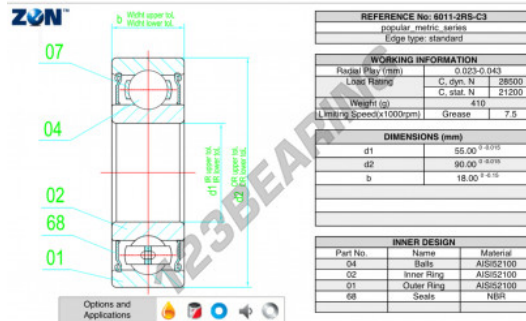

Deep groove ball bearing single row 6011-2RS-C3-ZEN - 6011-2RS-C3-ZEN

<https://www.123bearing.com/bearing-housing/deep-groove-bearing/single-row/6011-2rs-c3-zen>

PRODUCT FEATURES

Brand	ZEN
N° Ean13	3616060494726
Inside diameter	55 mm
Sealing	Seal on both sides
Outside diameter	90 mm
Thickness	18 mm
Limiting speed	7500 rpm
Dynamic load	28 kN
Static load	21 kN
Packaging	1