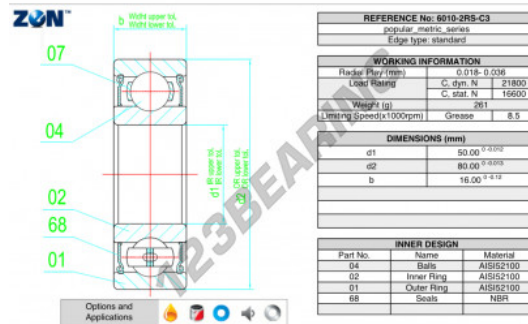

Deep groove ball bearing single row 6010-2RS-C3-ZEN - 6010-2RS-C3-ZEN

<https://www.123bearing.com/bearing-housing/deep-groove-bearing/single-row/6010-2rs-c3-zen>

PRODUCT FEATURES

Brand	ZEN
N° Ean13	3616060494689
Inside diameter	50 mm
Sealing	Seal on both sides
Outside diameter	80 mm
Thickness	16 mm
Limiting speed	8500 rpm
Dynamic load	21 kN
Static load	16 kN
Packaging	1