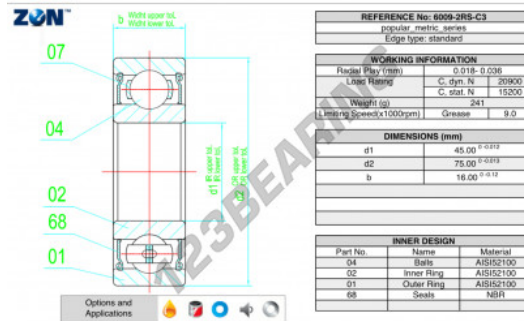

## Deep groove ball bearing single row 6009-2RS-C3-ZEN - 6009-2RS-C3-ZEN

<https://www.123bearing.com/bearing-housing/deep-groove-bearing/single-row/6009-2rs-c3-zen>

### PRODUCT FEATURES

Brand	ZEN
N° Ean13	3616060494665
Inside diameter	45 mm
Sealing	Seal on both sides
Outside diameter	75 mm
Thickness	16 mm
Limiting speed	9000 rpm
Dynamic load	20 kN
Static load	15 kN
Packaging	1