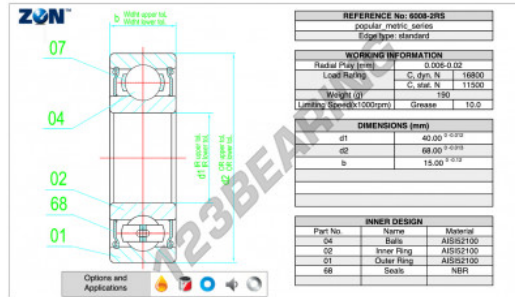

Deep groove ball bearing single row 6008-2RS-CS-ZEN - 6008-2RS-CS-ZEN

<https://www.123bearing.com/bearing-housing/deep-groove-bearing/single-row/6008-2rs-cs-zen>

PRODUCT FEATURES

Brand	ZEN
N° Ean13	3616060494634
Inside diameter	40 mm
Sealing	Seal on both sides
Outside diameter	68 mm
Thickness	15 mm
Weight	187 g
Packaging	1