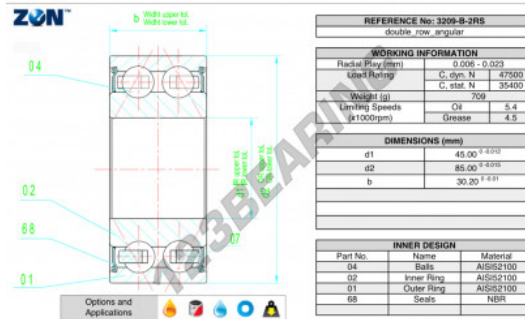

Deep groove ball bearing single row 3209-B-2RS-ZEN - 3209-B-2RS-ZEN

<https://www.123bearing.com/bearing-housing/deep-groove-bearing/single-row/3209-b-2rs-zen>

PRODUCT FEATURES

| | |
|------------------|--------------------|
| Brand | ZEN |
| N° Ean13 | 3616060493712 |
| Inside diameter | 45 mm |
| Sealing | Seal on both sides |
| Outside diameter | 85 mm |
| Thickness | 30.2 mm |
| Dynamic load | 47 kN |
| Static load | 35 kN |
| Packaging | 1 |