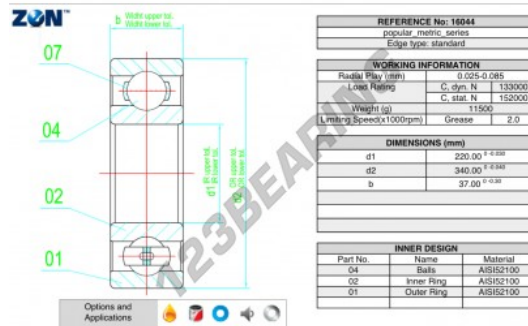

Deep groove ball bearing single row 16044-ZEN - 16044-ZEN

<https://www.123bearing.com/bearing-housing/deep-groove-bearing/single-row/16044-zen>

PRODUCT FEATURES

Brand	ZEN
N° Ean13	3616060493040
Inside diameter	220 mm
Outside diameter	340 mm
Thickness	37 mm
Limiting speed	2000 rpm
Dynamic load	133 kN
Static load	152 kN
Packaging	1