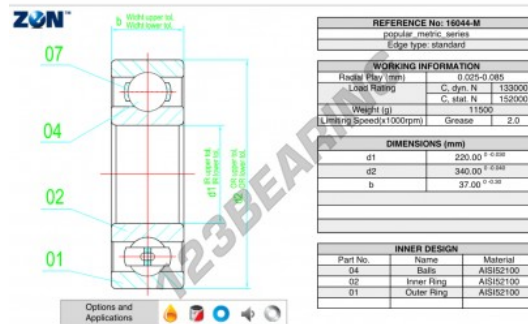

## Deep groove ball bearing single row 16044-M-ZEN - 16044-M-ZEN

<https://www.123bearing.com/bearing-housing/deep-groove-bearing/single-row/16044-m-zen>

### PRODUCT FEATURES

Brand	ZEN
N° Ean13	3616060493033
Inside diameter	220 mm
Inside diameter	8.661" inch
Outside diameter	340 mm
Outside diameter	13.386" inch
Thickness	37 mm
Thickness	1.457" inch
Limiting speed	2000 rpm
Dynamic load	133 kN
Static load	152 kN
Packaging	1