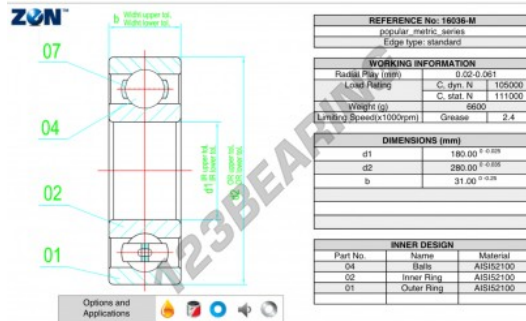

Deep groove ball bearing single row 16036-M-ZEN - 16036-M-ZEN

<https://www.123bearing.com/bearing-housing/deep-groove-bearing/single-row/16036-m-zen>

PRODUCT FEATURES

Brand	ZEN
N° Ean13	3616060492982
Inside diameter	180 mm
Outside diameter	280 mm
Thickness	31 mm
Limiting speed	2400 rpm
Dynamic load	105 kN
Static load	111 kN
Packaging	1