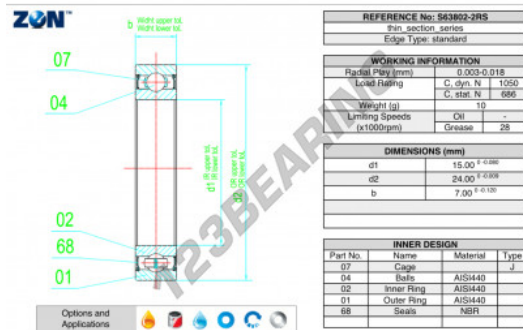

Deep groove ball bearing single row S63802-2RS-ZEN - S63802-2RS-ZEN

<https://www.123bearing.com/bearing-housing/deep-groove-bearing/single-row/s63802-2rs-zen>

PRODUCT FEATURES

Brand	ZEN
N° Ean13	3616060489548
Inside diameter	15 mm
Sealing	-
Outside diameter	24 mm
Thickness	7 mm
Weight	9 g
Dynamic load	1 kN
Packaging	-