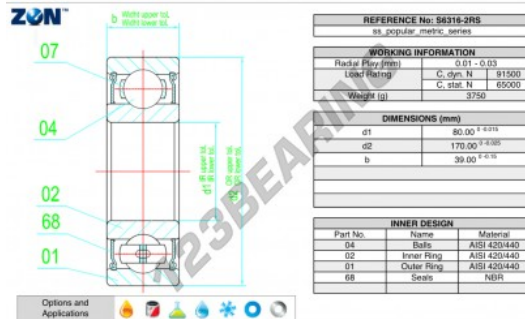

Deep groove ball bearing single row S6316-2RS-ZEN - S6316-2RS-ZEN

<https://www.123bearing.com/bearing-housing/deep-groove-bearing/single-row/s6316-2rs-zen>

PRODUCT FEATURES

Brand	ZEN
N° Ean13	3616060489456
Inside diameter	80 mm
Sealing	Seal on both sides
Outside diameter	170 mm
Thickness	39 mm
Dynamic load	91 kN
Static load	65 kN
Packaging	1