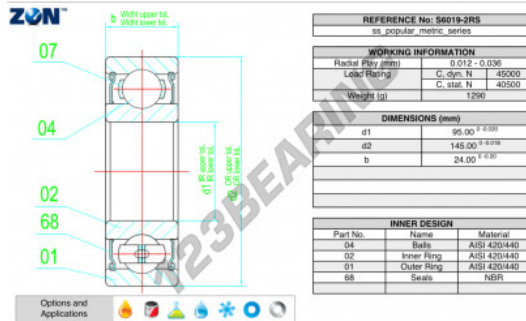

Deep groove ball bearing single row S6019-2RS-ZEN - S6019-2RS-ZEN

<https://www.123bearing.com/bearing-housing/deep-groove-bearing/single-row/s6019-2rs-zen>

PRODUCT FEATURES

Brand	ZEN
N° Ean13	3616060487216
Inside diameter	95 mm
Sealing	Seal on both sides
Outside diameter	145 mm
Thickness	24 mm
Dynamic load	45 kN
Static load	40.5 kN
Packaging	1