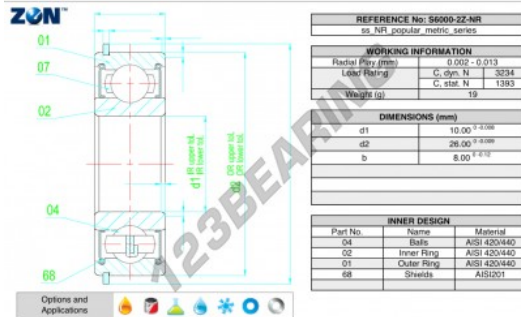

Deep groove ball bearing single row S6000-ZZ-NR-ZEN - S6000-ZZ-NR-ZEN

<https://www.123bearing.com/bearing-housing/deep-groove-bearing/single-row/s6000-zz-nr-zen>

PRODUCT FEATURES

Brand	ZEN
N° Ean13	3616060486615
Inside diameter	10 mm
Inside diameter	0.394" inch
Sealing	Shield on both sides
Outside diameter	26 mm
Outside diameter	1.024" inch
Thickness	8 mm
Thickness	0.315" inch
Dynamic load	3.234 kN
Static load	1.393 kN
Packaging	1