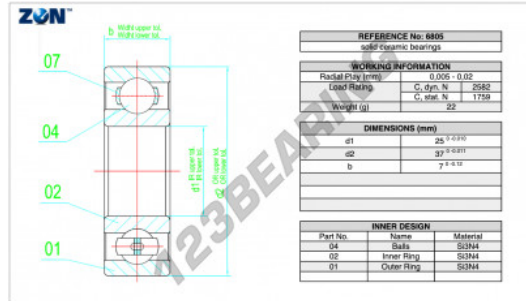

Deep groove ball bearing ceramic 6805-CE-SI3N4-PFTE-ZEN - 6805-CE-SI3N4-PFTE-ZEN

<https://www.123bearing.com/bearing-housing/deep-groove-bearing/ceramic/6805-ce-si3n4-pfte-zen>

PRODUCT FEATURES

Brand	ZEN
N° Ean13	3616060485786
Inside diameter	25 mm
Outside diameter	37 mm
Thickness	7 mm
Packaging	-