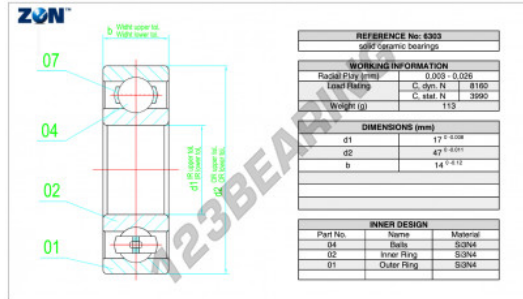

Deep groove ball bearing ceramic 6303-CE-Si3N4-PTFE-ZEN - 6303-CE-Si3N4-PTFE-ZEN

<https://www.123bearing.com/bearing-housing/deep-groove-bearing/ceramic/6303-ce-si3n4-ptfe-zen>

PRODUCT FEATURES

| | |
|------------------|---------------|
| Brand | ZEN |
| N° Ean13 | 3616060485731 |
| Inside diameter | 17 mm |
| Outside diameter | 47 mm |
| Thickness | 14 mm |
| Packaging | 1 |