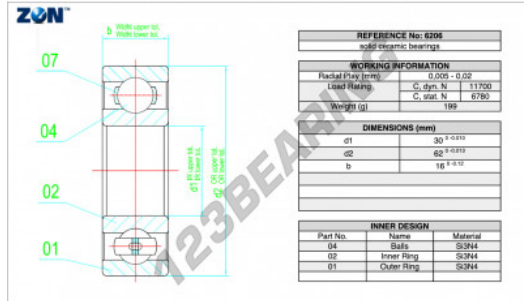

Deep groove ball bearing ceramic 6206-CE-SI3N4-PTFE-ZEN - 6206-CE-SI3N4-PTFE-ZEN

<https://www.123bearing.com/bearing-housing/deep-groove-bearing/ceramic/6206-ce-si3n4-ptfe-zen>

PRODUCT FEATURES

Brand	ZEN
N° Ean13	3616060485694
Inside diameter	30 mm
Inside diameter	1.181" inch
Outside diameter	62 mm
Outside diameter	2.441" inch
Thickness	16 mm
Thickness	0.63" inch
Packaging	1