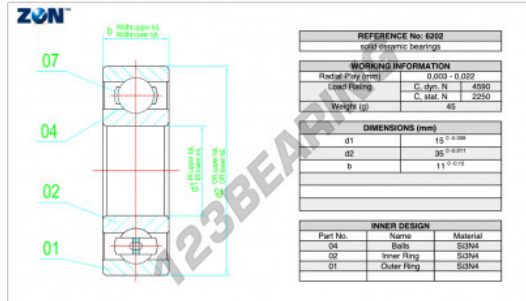

## Deep groove ball bearing ceramic 6202-CE-SI3N4-PTFE-ZEN - 6202-CE-SI3N4-PTFE-ZEN

<https://www.123bearing.com/bearing-housing/deep-groove-bearing/ceramic/6202-ce-si3n4-ptfe-zen>

### PRODUCT FEATURES

Brand	ZEN
N° Ean13	3616060485656
Inside diameter	15 mm
Outside diameter	35 mm
Thickness	11 mm
Packaging	1

[contact@123bearing.com](mailto:contact@123bearing.com)

(646) 712 9672

CRT4 de Lesquin 60 Rue Du Haut De Sainghin 59273 Fretin FRANCE