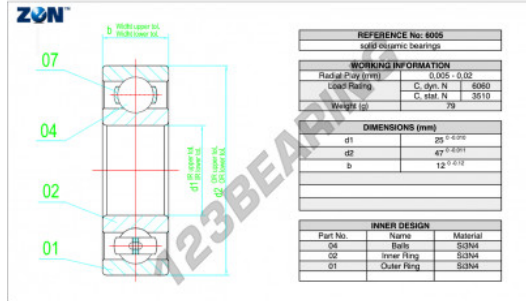

Deep groove ball bearing ceramic 6005-CE-SI3N4-PTFE-ZEN - 6005-CE-SI3N4-PTFE-ZEN

<https://www.123bearing.com/bearing-housing/deep-groove-bearing/ceramic/6005-ce-si3n4-ptfe-zen>

PRODUCT FEATURES

Brand	ZEN
N° Ean13	3616060485595
Inside diameter	25 mm
Inside diameter	0.984" inch
Outside diameter	47 mm
Outside diameter	1.85" inch
Thickness	12 mm
Thickness	0.472" inch
Packaging	1