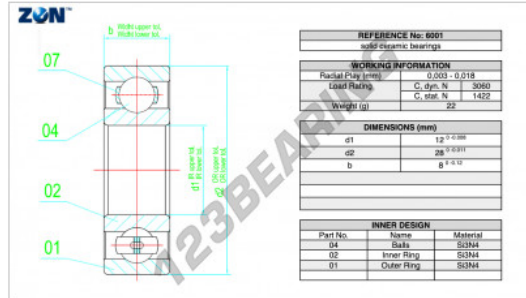

## Deep groove ball bearing ceramic 6001-CE-SI3N4-PTFE-ZEN - 6001-CE-SI3N4-PTFE-ZEN

<https://www.123bearing.com/bearing-housing/deep-groove-bearing/ceramic/6001-ce-si3n4-ptfe-zen>

### PRODUCT FEATURES

Brand	ZEN
N° Ean13	3616060485557
Inside diameter	12 mm
Inside diameter	0.472" inch
Outside diameter	28 mm
Outside diameter	1.102" inch
Thickness	8 mm
Thickness	0.315" inch
Packaging	1