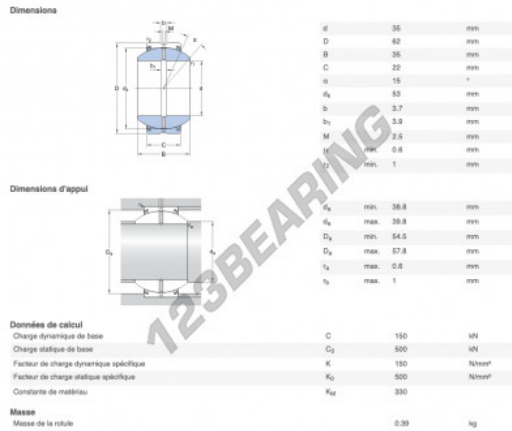

**GE Rod end**  
**GEH25-ESX-2LS-SKF - GEH25-ESX-2LS-SKF**

<https://www.123bearing.com/bearing-housing/rod-end/ge/geh25-esx-2ls-skf>

**PRODUCT FEATURES**

Brand	SKF
N° Ean13	7316575579722
Inside diameter	25 mm
Inside diameter	0.984" inch
Outside diameter	47 mm
Outside diameter	1.85" inch
Thickness	28 mm
Thickness	1.102" inch
Type	GE
Weight	200 g
Lubrication	without
Packaging	1