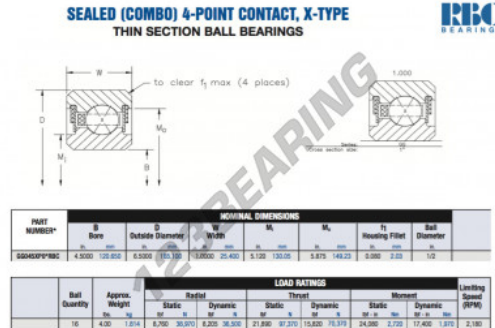

Deep groove ball bearing single row GG045-XP0-RBC - GG045-XP0-RBC

<https://www.123bearing.com/bearing-housing/deep-groove-bearing/single-row/gg045-xp0-rbc>

PRODUCT FEATURES

Brand	RBC
N° Ean13	3663952553047
Inside diameter	120.65 mm
Outside diameter	165.1 mm
Thickness	25.4 mm
Weight	1814 g
Packaging	1