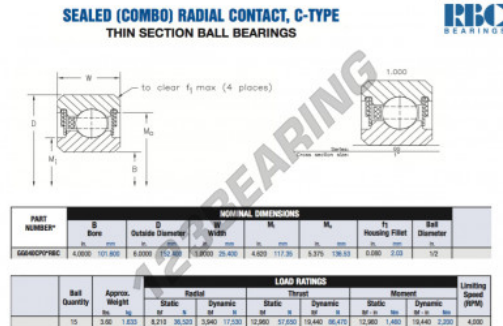

Deep groove ball bearing single row GG040-CP0-RBC - GG040-CP0-RBC

<https://www.123bearing.com/bearing-housing/deep-groove-bearing/single-row/gg040-cp0-rbc>

PRODUCT FEATURES

Brand	RBC
N° Ean13	3663952551944
Inside diameter	101.6 mm
Inside diameter	4" inch
Outside diameter	152.4 mm
Outside diameter	6" inch
Thickness	25.4 mm
Thickness	1" inch
Weight	1633 g
Packaging	1