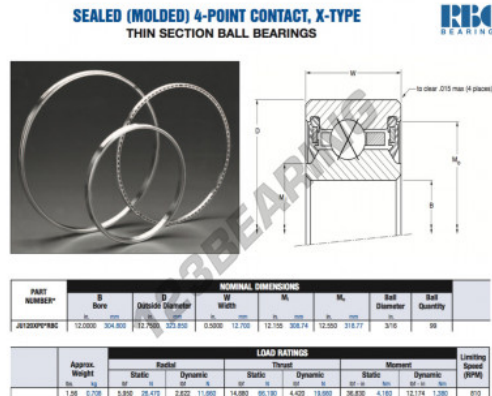

Deep groove ball bearing single row JU120-XP0-RBC - JU120-XP0-RBC

<https://www.123bearing.com/bearing-housing/deep-groove-bearing/single-row/ju120-xp0-rbc>

PRODUCT FEATURES

Brand	RBC
N° Ean13	3663952551722
Inside diameter	304.8 mm
Outside diameter	323.85 mm
Thickness	12.7 mm
Weight	708 g
Packaging	1