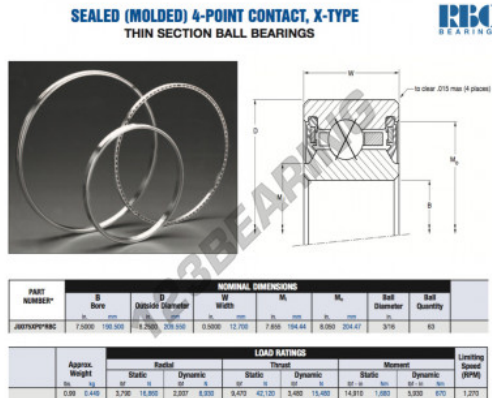

## Deep groove ball bearing single row JU075-XP0-RBC - JU075-XP0-RBC

<https://www.123bearing.com/bearing-housing/deep-groove-bearing/single-row/ju075-xp0-rbc>

### PRODUCT FEATURES

Brand	RBC
N° Ean13	3663952551678
Inside diameter	190.5 mm
Inside diameter	7 1/2" inch
Outside diameter	209.55 mm
Outside diameter	8 1/4" inch
Thickness	12.7 mm
Thickness	1/2" inch
Weight	449 g
Packaging	1