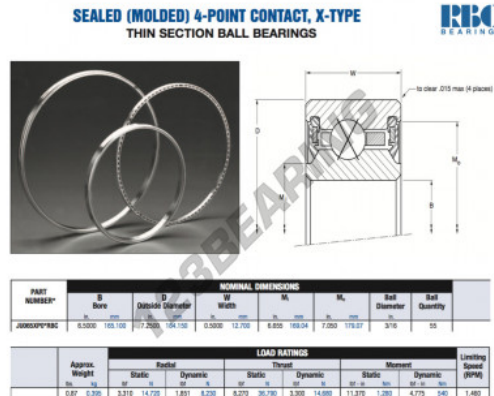

Deep groove ball bearing single row JU065-XP0-RBC - JU065-XP0-RBC

<https://www.123bearing.com/bearing-housing/deep-groove-bearing/single-row/ju065-xp0-rbc>

PRODUCT FEATURES

Brand	RBC
N° Ean13	3663952551654
Inside diameter	165.1 mm
Outside diameter	184.15 mm
Thickness	12.7 mm
Weight	395 g
Packaging	1