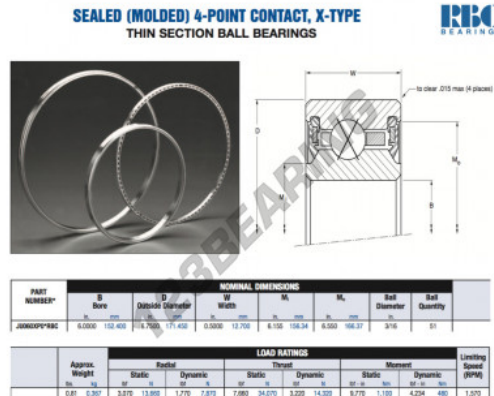

Deep groove ball bearing single row JU060-XP0-RBC - JU060-XP0-RBC

<https://www.123bearing.com/bearing-housing/deep-groove-bearing/single-row/ju060-xp0-rbc>

PRODUCT FEATURES

Brand	RBC
N° Ean13	3663952551647
Inside diameter	152.4 mm
Outside diameter	171.45 mm
Thickness	12.7 mm
Weight	367 g
Packaging	1