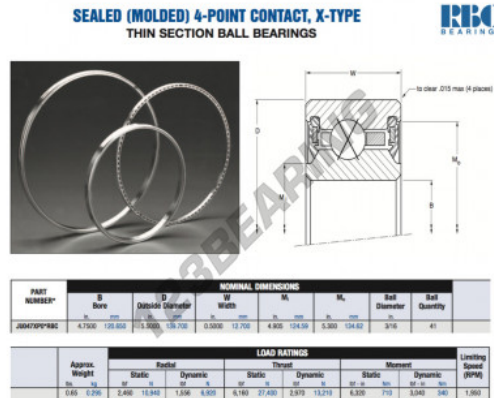

## Deep groove ball bearing single row JU047-XP0-RBC - JU047-XP0-RBC

<https://www.123bearing.com/bearing-housing/deep-groove-bearing/single-row/ju047-xp0-rbc>

### PRODUCT FEATURES

Brand	RBC
N° Ean13	3663952551616
Inside diameter	120.65 mm
Outside diameter	139.7 mm
Thickness	12.7 mm
Weight	295 g
Packaging	1

[contact@123bearing.com](mailto:contact@123bearing.com)