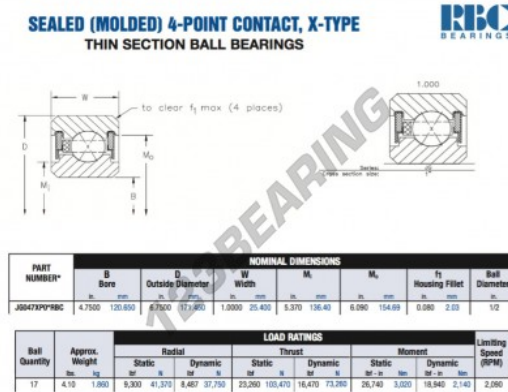

## Deep groove ball bearing single row JG047-XP0-RBC - JG047-XP0-RBC

<https://www.123bearing.com/bearing-housing/deep-groove-bearing/single-row/jg047-xp0-rbc>

### PRODUCT FEATURES

Brand	RBC
N° Ean13	3663952550718
Inside diameter	120.65 mm
Inside diameter	4 3/4" inch
Outside diameter	171.45 mm
Outside diameter	6 3/4" inch
Thickness	25.4 mm
Thickness	1" inch
Weight	1860 g
Packaging	1