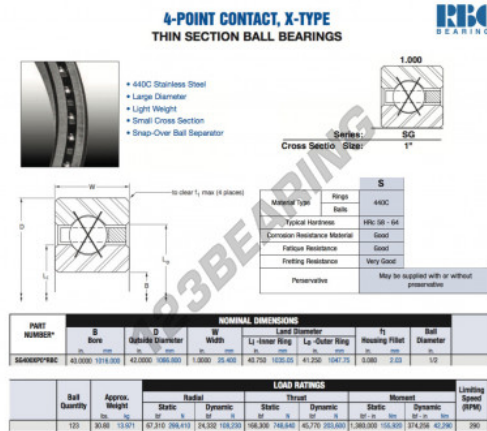

## Deep groove ball bearing single row SG400-XP0-RBC - SG400-XP0-RBC

<https://www.123bearing.com/bearing-housing/deep-groove-bearing/single-row/sg400-xp0-rbc>

### PRODUCT FEATURES

Brand	RBC
N° Ean13	3663952550398
Inside diameter	1016 mm
Inside diameter	40" inch
Outside diameter	1066.8 mm
Outside diameter	42" inch
Thickness	25.4 mm
Thickness	1" inch
Weight	13971 g
Packaging	1