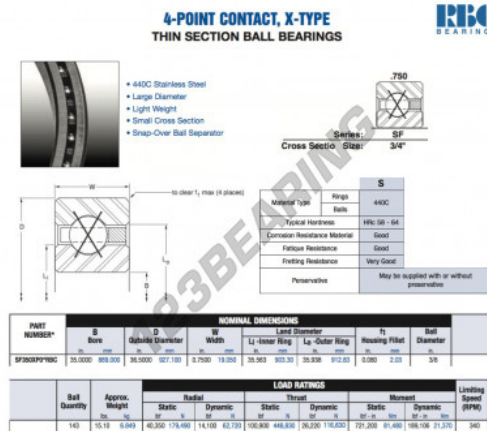

Deep groove ball bearing single row SF350-XP0-RBC - SF350-XP0-RBC

<https://www.123bearing.com/bearing-housing/deep-groove-bearing/single-row/sf350-xp0-rbc>

PRODUCT FEATURES

Brand	RBC
N° Ean13	3663952550367
Inside diameter	889 mm
Outside diameter	927.1 mm
Thickness	19.05 mm
Weight	6849 g
Packaging	1