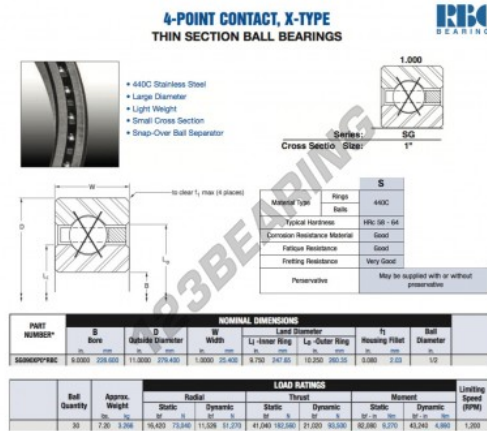

Deep groove ball bearing single row SG090-XP0-RBC - SG090-XP0-RBC

<https://www.123bearing.com/bearing-housing/deep-groove-bearing/single-row/sg090-xp0-rbc>

PRODUCT FEATURES

Brand	RBC
N° Ean13	3663952549897
Inside diameter	228.6 mm
Outside diameter	279.4 mm
Thickness	25.4 mm
Weight	3266 g
Packaging	1