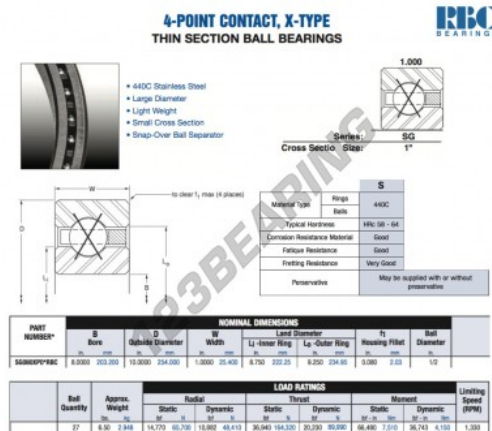

Deep groove ball bearing single row SG080-XP0-RBC - SG080-XP0-RBC

<https://www.123bearing.com/bearing-housing/deep-groove-bearing/single-row/sg080-xp0-rbc>

PRODUCT FEATURES

Brand	RBC
N° Ean13	3663952549835
Inside diameter	203.2 mm
Outside diameter	254 mm
Thickness	25.4 mm
Weight	2948 g
Packaging	1