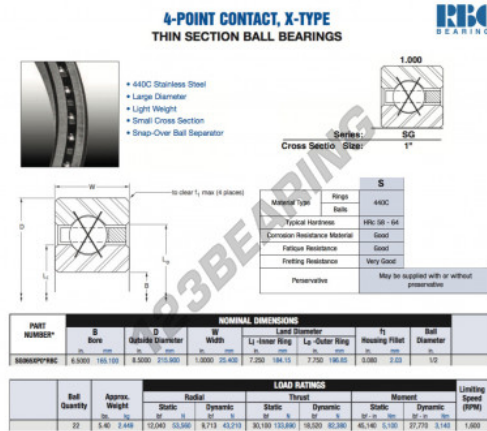

Deep groove ball bearing single row SG065-XP0-RBC - SG065-XP0-RBC

<https://www.123bearing.com/bearing-housing/deep-groove-bearing/single-row/sg065-xp0-rbc>

PRODUCT FEATURES

Brand	RBC
N° Ean13	3663952549651
Inside diameter	165.1 mm
Outside diameter	215.9 mm
Thickness	25.4 mm
Weight	2449 g
Packaging	1