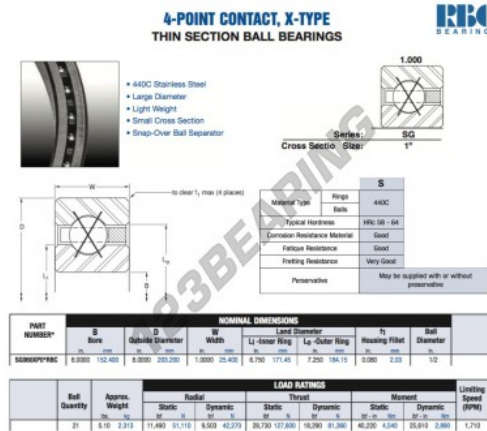

## Deep groove ball bearing single row SG060-XP0-RBC - SG060-XP0-RBC

<https://www.123bearing.com/bearing-housing/deep-groove-bearing/single-row/sg060-xp0-rbc>

### PRODUCT FEATURES

Brand	RBC
N° Ean13	3663952549590
Inside diameter	152.4 mm
Inside diameter	6" inch
Outside diameter	203.2 mm
Outside diameter	8" inch
Thickness	25.4 mm
Thickness	1" inch
Weight	2313 g
Packaging	1