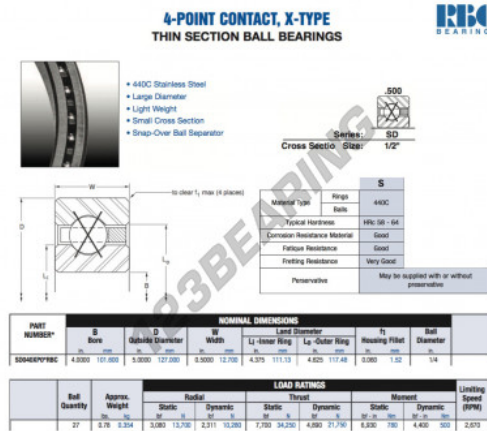

## Deep groove ball bearing single row SD040-XP0-RBC - SD040-XP0-RBC

<https://www.123bearing.com/bearing-housing/deep-groove-bearing/single-row/sd040-xp0-rbc>

### PRODUCT FEATURES

Brand	RBC
N° Ean13	3663952549217
Inside diameter	101.6 mm
Outside diameter	127 mm
Thickness	12.7 mm
Weight	354 g
Packaging	1

[contact@123bearing.com](mailto:contact@123bearing.com)

(646) 712 9672