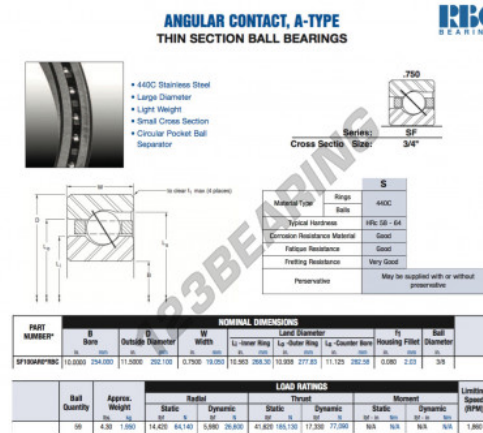

Deep groove ball bearing single row SF100-AR0-RBC - SF100-AR0-RBC

<https://www.123bearing.com/bearing-housing/deep-groove-bearing/single-row/sf100-ar0-rbc>

PRODUCT FEATURES

Brand	RBC
N° Ean13	3663952549057
Inside diameter	254 mm
Outside diameter	292.1 mm
Thickness	19.05 mm
Weight	1950 g
Packaging	1