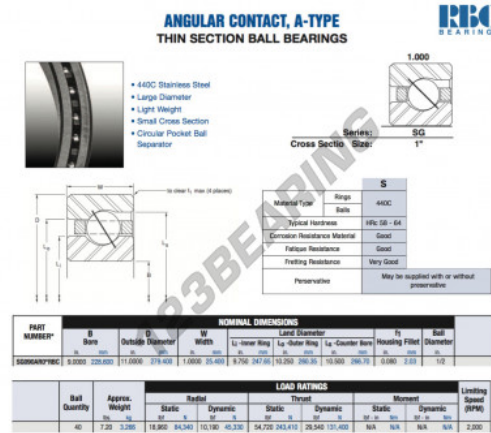

## Deep groove ball bearing single row SG090-AR0-RBC - SG090-AR0-RBC

<https://www.123bearing.com/bearing-housing/deep-groove-bearing/single-row/sg090-ar0-rbc>

### PRODUCT FEATURES

Brand	RBC
N° Ean13	3663952549002
Inside diameter	228.6 mm
Outside diameter	279.4 mm
Thickness	25.4 mm
Weight	3266 g
Packaging	1

[contact@123bearing.com](mailto:contact@123bearing.com)