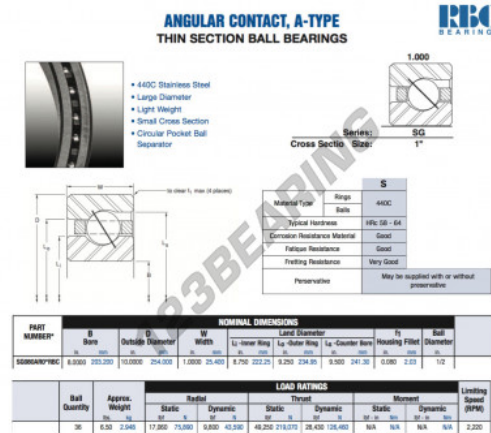

Deep groove ball bearing single row SG080-AR0-RBC - SG080-AR0-RBC

<https://www.123bearing.com/bearing-housing/deep-groove-bearing/single-row/sg080-ar0-rbc>

PRODUCT FEATURES

Brand	RBC
N° Ean13	3663952548944
Inside diameter	203.2 mm
Inside diameter	8" inch
Outside diameter	254 mm
Outside diameter	10" inch
Thickness	25.4 mm
Thickness	1" inch
Weight	2948 g
Packaging	1