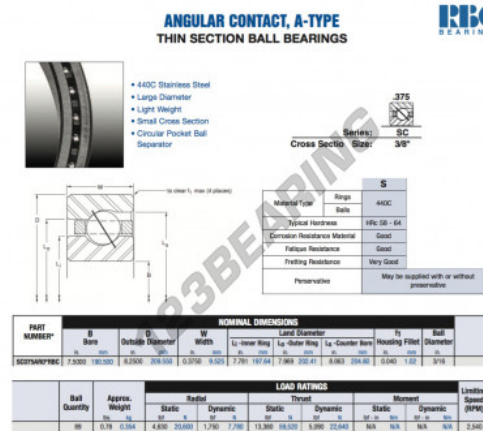

## Deep groove ball bearing single row SC075-AR0-RBC - SC075-AR0-RBC

<https://www.123bearing.com/bearing-housing/deep-groove-bearing/single-row/sc075-ar0-rbc>

### PRODUCT FEATURES

Brand	RBC
N° Ean13	3663952548852
Inside diameter	190.5 mm
Inside diameter	7 1/2" inch
Outside diameter	209.55 mm
Outside diameter	8 1/4" inch
Thickness	9.525 mm
Thickness	3/8" inch
Weight	354 g
Packaging	1