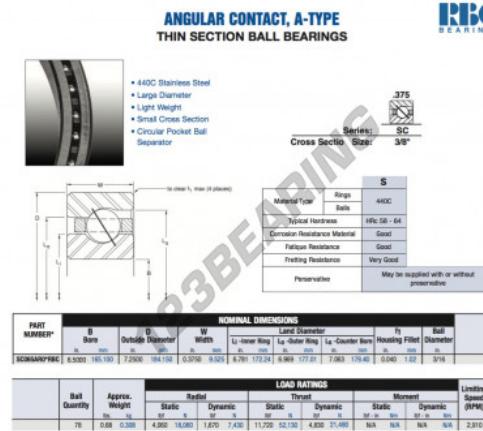

Deep groove ball bearing single row SC065-AR0-RBC - SC065-AR0-RBC

<https://www.123bearing.com/bearing-housing/deep-groove-bearing/single-row/sc065-ar0-rbc>

PRODUCT FEATURES

Brand	RBC
N° Ean13	3663952548739
Inside diameter	165.1 mm
Inside diameter	6 1/2" inch
Outside diameter	184.15 mm
Outside diameter	7 1/4" inch
Thickness	9.525 mm
Thickness	3/8" inch
Weight	308 g
Packaging	1