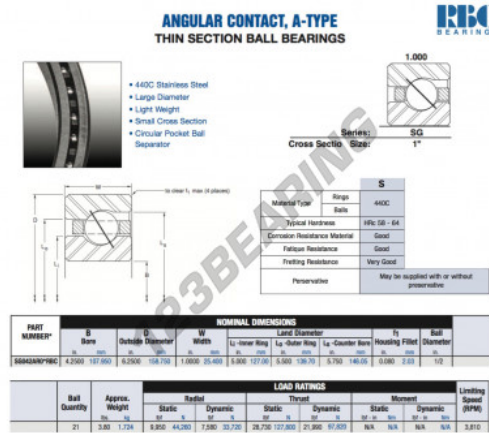

## Deep groove ball bearing single row SG042-AR0-RBC - SG042-AR0-RBC

<https://www.123bearing.com/bearing-housing/deep-groove-bearing/single-row/sg042-ar0-rbc>

### PRODUCT FEATURES

Brand	RBC
N° Ean13	3663952548401
Inside diameter	107.95 mm
Outside diameter	158.75 mm
Thickness	25.4 mm
Weight	1724 g
Packaging	1

[contact@123bearing.com](mailto:contact@123bearing.com)