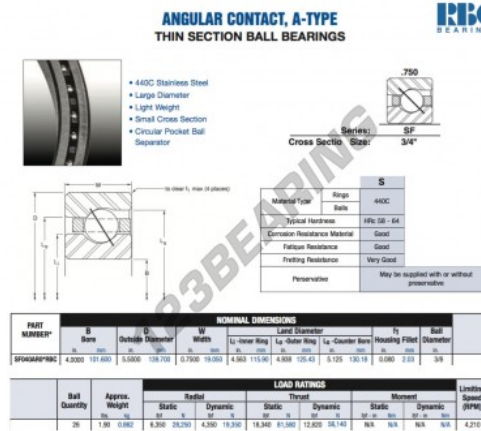

Deep groove ball bearing single row SF040-AR0-RBC - SF040-AR0-RBC

<https://www.123bearing.com/bearing-housing/deep-groove-bearing/single-row/sf040-ar0-rbc>

PRODUCT FEATURES

Brand	RBC
N° Ean13	3663952548333
Inside diameter	101.6 mm
Inside diameter	4" inch
Outside diameter	139.7 mm
Outside diameter	5 1/2" inch
Thickness	19.05 mm
Thickness	3/4" inch
Weight	862 g
Packaging	1