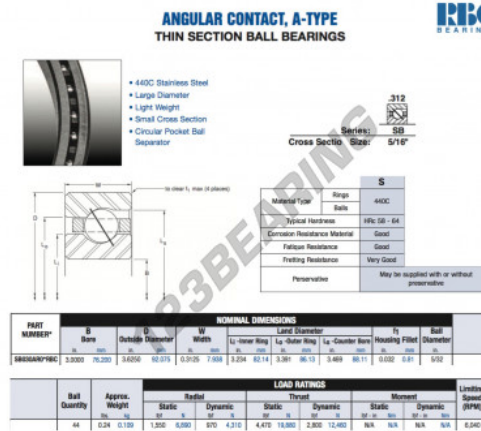

Deep groove ball bearing single row SB030-AR0-RBC - SB030-AR0-RBC

<https://www.123bearing.com/bearing-housing/deep-groove-bearing/single-row/sb030-ar0-rbc>

PRODUCT FEATURES

Brand	RBC
N° Ean13	3663952548265
Inside diameter	76.2 mm
Inside diameter	3" inch
Outside diameter	92.075 mm
Outside diameter	3 5/8" inch
Thickness	7.938 mm
Thickness	5/16" inch
Weight	109 g
Packaging	1