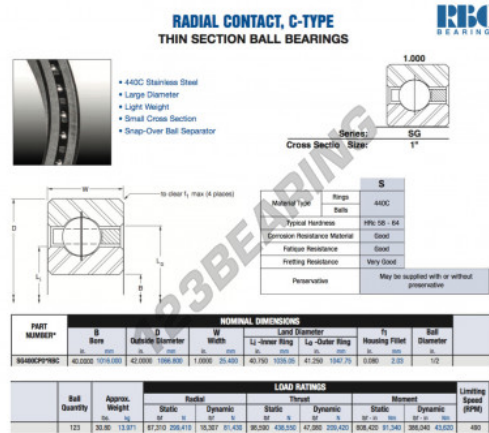

Deep groove ball bearing single row SG400-CP0-RBC - SG400-CP0-RBC

<https://www.123bearing.com/bearing-housing/deep-groove-bearing/single-row/sg400-cp0-rbc>

PRODUCT FEATURES

Brand	RBC
N° Ean13	3663952548173
Inside diameter	1016 mm
Inside diameter	40" inch
Outside diameter	1066.8 mm
Outside diameter	42" inch
Thickness	25.4 mm
Thickness	1" inch
Weight	13971 g
Packaging	1