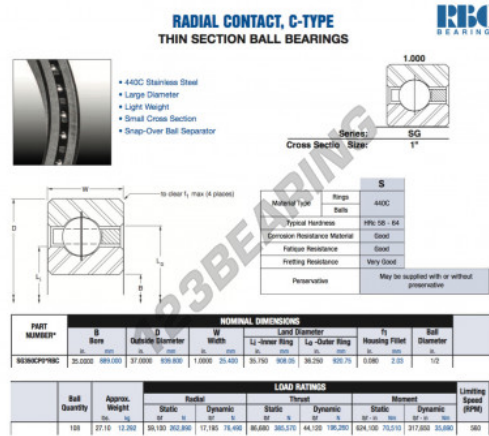

Deep groove ball bearing single row SG350-CP0-RBC - SG350-CP0-RBC

<https://www.123bearing.com/bearing-housing/deep-groove-bearing/single-row/sg350-cp0-rbc>

PRODUCT FEATURES

Brand	RBC
N° Ean13	3663952548159
Inside diameter	889 mm
Outside diameter	939.8 mm
Thickness	25.4 mm
Weight	12292 g
Packaging	1