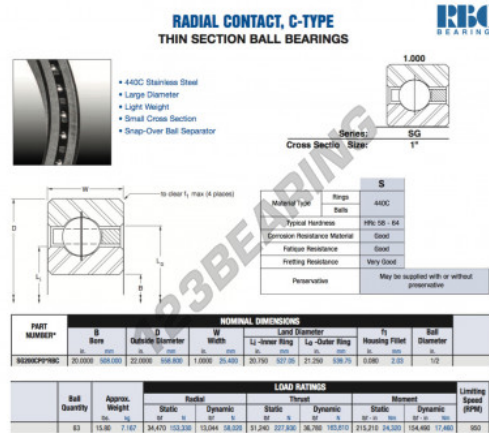

Deep groove ball bearing single row SG200-CP0-RBC - SG200-CP0-RBC

<https://www.123bearing.com/bearing-housing/deep-groove-bearing/single-row/sg200-cp0-rbc>

PRODUCT FEATURES

Brand	RBC
N° Ean13	3663952548050
Inside diameter	508 mm
Outside diameter	558.8 mm
Thickness	25.4 mm
Weight	7167 g
Packaging	1