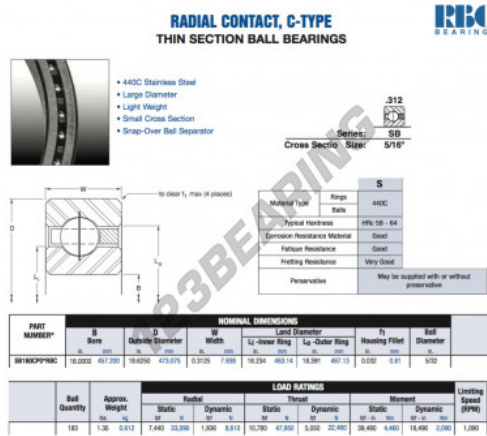

## Deep groove ball bearing single row SB180-CP0-RBC - SB180-CP0-RBC

<https://www.123bearing.com/bearing-housing/deep-groove-bearing/single-row/sb180-cp0-rbc>

## PRODUCT FEATURES

Brand	RBC
N° Ean13	3663952547961
Inside diameter	457.2 mm
Outside diameter	473.075 mm
Thickness	7.938 mm
Weight	612 g
Packaging	1

[contact@123bearing.com](mailto:contact@123bearing.com)