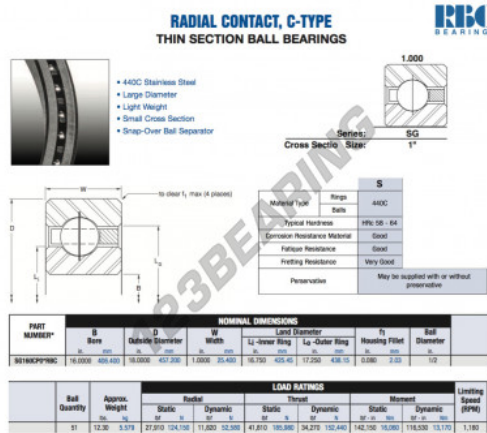

Deep groove ball bearing single row SG160-CP0-RBC - SG160-CP0-RBC

<https://www.123bearing.com/bearing-housing/deep-groove-bearing/single-row/sg160-cp0-rbc>

PRODUCT FEATURES

Brand	RBC
N° Ean13	3663952547954
Inside diameter	406.4 mm
Outside diameter	457.2 mm
Thickness	25.4 mm
Weight	5579 g
Packaging	1