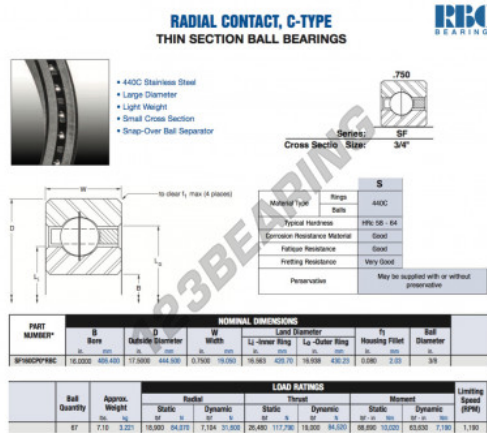

Deep groove ball bearing single row SF160-CP0-RBC - SF160-CP0-RBC

<https://www.123bearing.com/bearing-housing/deep-groove-bearing/single-row/sf160-cp0-rbc>

PRODUCT FEATURES

Brand	RBC
N° Ean13	3663952547947
Inside diameter	406.4 mm
Outside diameter	444.5 mm
Thickness	19.05 mm
Weight	3221 g
Packaging	1