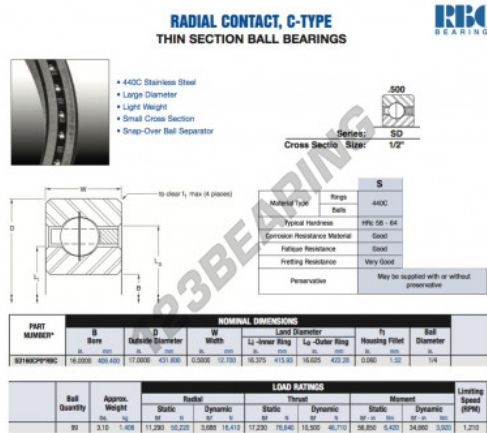

## Deep groove ball bearing single row SD160-CP0-RBC - SD160-CP0-RBC

<https://www.123bearing.com/bearing-housing/deep-groove-bearing/single-row/sd160-cp0-rbc>

### PRODUCT FEATURES

Brand	RBC
N° Ean13	3663952547930
Inside diameter	406.4 mm
Outside diameter	431.8 mm
Thickness	12.7 mm
Weight	1406 g
Packaging	1

[contact@123bearing.com](mailto:contact@123bearing.com)